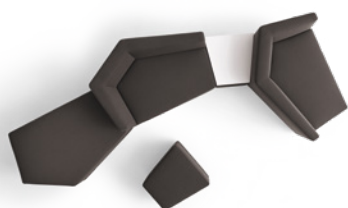

Die Frage ist nicht, was dieses Möbel kann. Die Frage ist vielmehr, welche Gestaltungslösungen ein Büroflur, eine Lobby, eine Empfangshalle oder eine Bürolandschaft braucht. Sitzgruppen? Raum für Besprechungen? Denkerzellen? Ruheplätze für die Pause zwischendurch? Eine Wartezone für Besucher? All das – und noch viel mehr – steckt in Scope.

The question is not what this furniture can do. The real question is what design solutions an office hallway, a lobby, a reception hall or an office landscape needs. Seating groups? Space for meetings? Think-tanks? Resting places during breaks? A waiting zone for visitors? All this – and much more besides – is to be found in Scope.